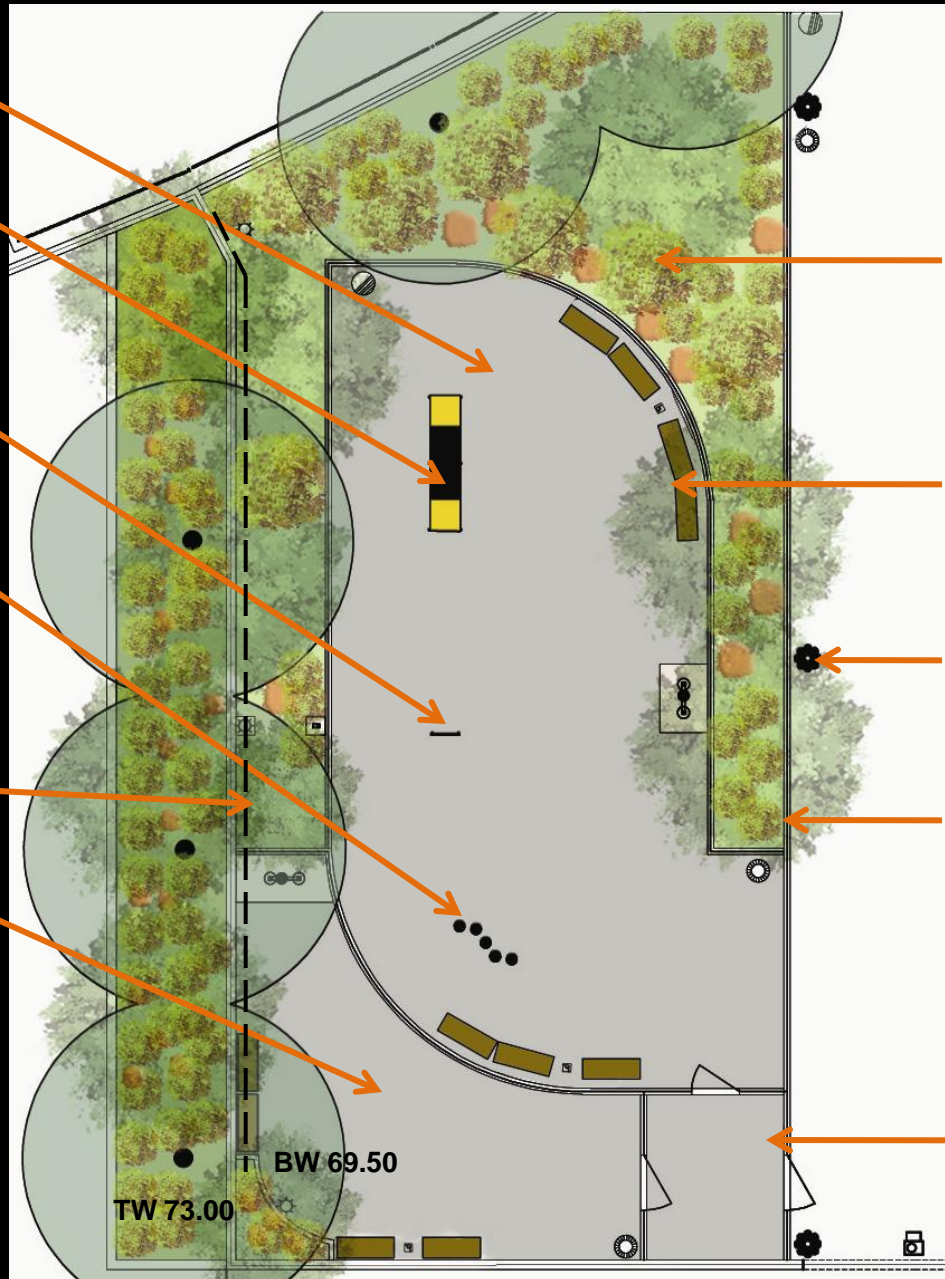

City of New York  
 Parks & Recreation  
 Michael R. Bloomberg, Mayor  
 Adrian Benepe, Commissioner

Plan

Lou Lodati Park

**LARGE ASPHALT  
DOG AREA  
3,288 SF**

**PLAY RAMP**

**JUMP WALL**

**AGILITY WALK**

**4' HT FENCE**

**SMALL DOG  
AREA  
1,124 SF**

**PLANTING  
BED**

**1964 WORLD'S FAIR  
BENCHES  
W/RPL SLATS**

**1964 TYPE "B"  
LIGHT POLE**

**4' HT FENCE**

**ENTRY**

TW 73.00  
BW 69.50